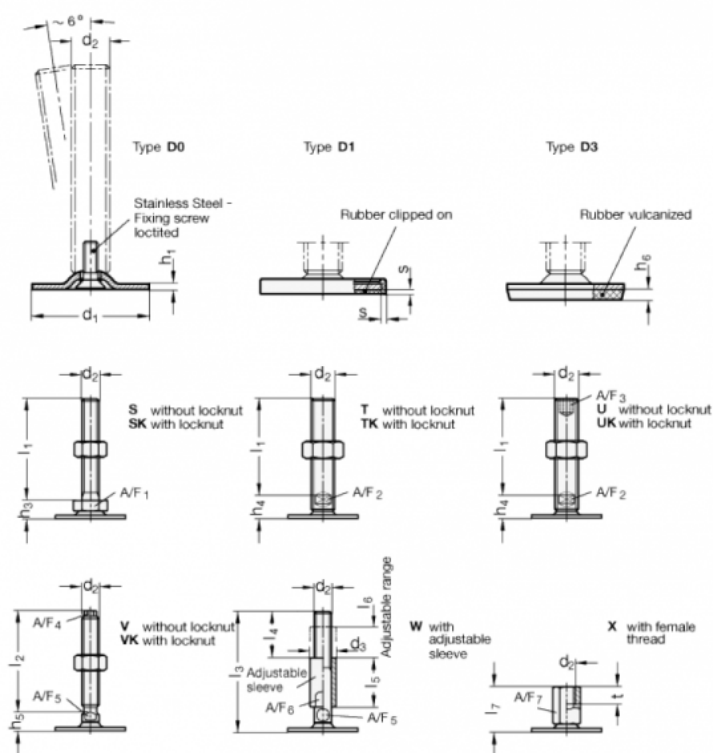

Data Sheet

Article number: 204140M16100D0UK

Description: E+G levelling foot
GN 41-40-M16-100-D0-UK

Note: UK With nut, Hexagon socket at the top, Wrench flat at the bottom

Measures

A/F2 = 12

s =

A/F3 = 8

d1 = 40

d2 = M16

h1 = 2

h4 = 17

h6 =

l1 = 100